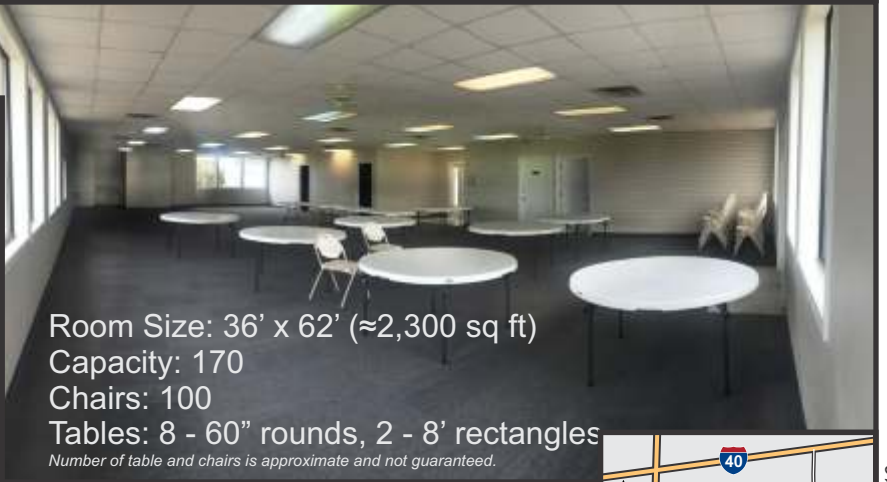

the Club House at Stone Links

110 Highway 391
North Little Rock, AR 72117

Room Size: 36' x 62' (≈2,300 sq ft)
Capacity: 170
Chairs: 100
Tables: 8 - 60" rounds, 2 - 8' rectangles
Number of table and chairs is approximate and not guaranteed.

Renovated in 2016, this club house is easily accessible from I-40, I-440, and Faulkner Lake Road.

Features and amenities include:

- Prep area (refrigerator, sinks, prep table, microwave)
- Open floor plan
- ADA accessible
- Spacious outdoor yard
- Restrooms

Planning Notes:

LEGEND
 S = Sink
 T = Toilet
 U = Urinal
 M = Microwave
 PT = Prep Table
 R = Refrigerator
 W = Water Spigot
 e = Electrical Outlet

Note: All measurements are approximate.

North Little Rock Parks and Recreation