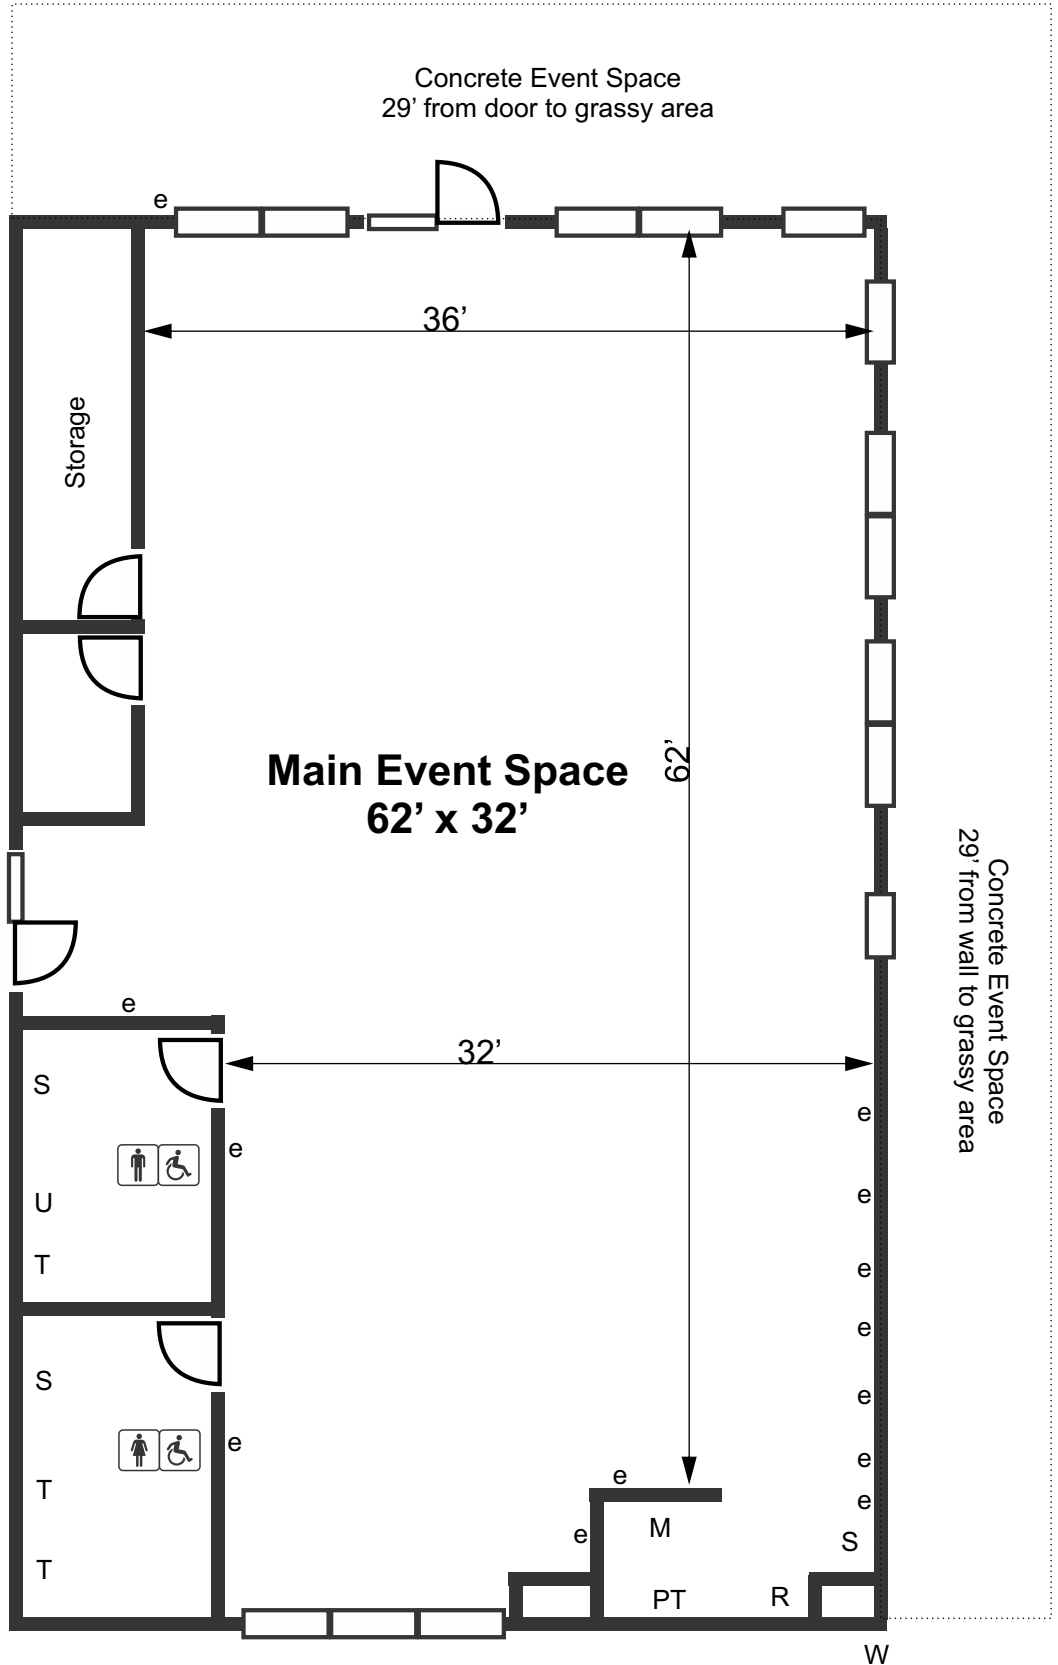

the Club House at Stone Links

110 Highway 391
North Little Rock, AR 72117

Room Size: 36' x 62' (≈2,300 sq ft)
Capacity: 170
Chairs: 100
Tables: 8 - 60" rounds, 2 - 8' rectangles
Number of table and chairs is approximate and not guaranteed.

Renovated in 2016, this club house is easily accessible from I-40, I-440, and Faulkner Lake Road.

Features and amenities include:

- Prep area (refrigerator, sinks, prep table, microwave)
- Open floor plan
- ADA accessible
- Spacious outdoor yard
- Restrooms

Planning Notes:

LEGEND
 S = Sink
 T = Toilet
 U = Urinal
 M = Microwave
 PT = Prep Table
 R = Refrigerator
 W = Water Spigot
 e = Electrical Outlet

Note: All measurements are approximate.

North Little Rock Parks and Recreation